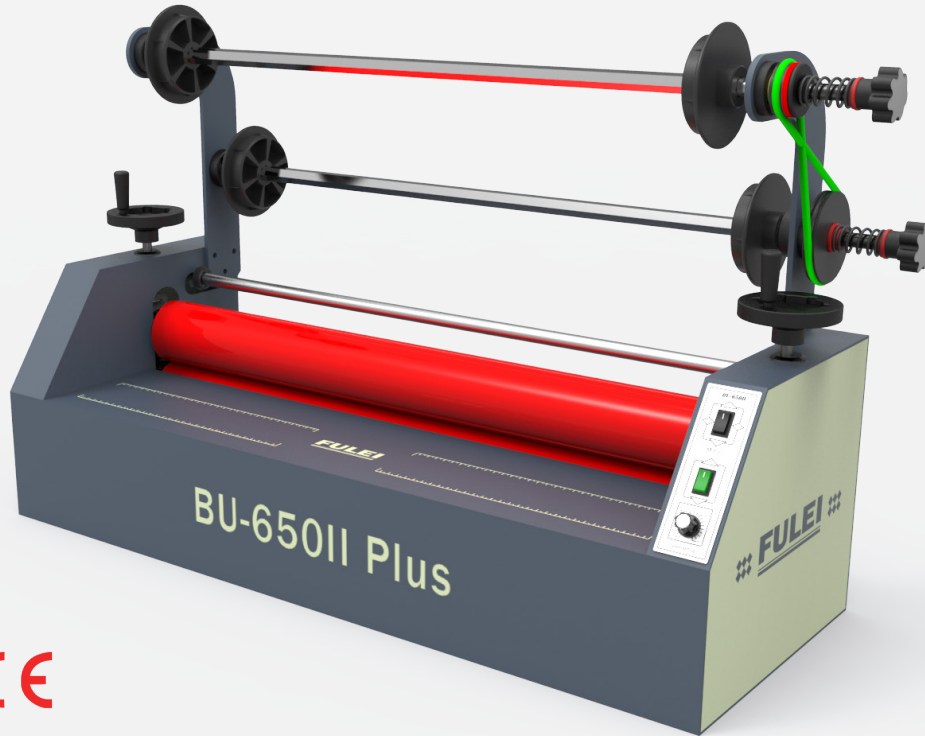

Film Laminator

Model: BU-650II Plus

BU-650II PLUS is motor driven desktop cold laminator. This model is low priced ideal for photo studios or copy shops to laminate small pieces.

Features:

- Lamination film unwind and liner paper rewind
- 1", 2" & 3" core adaptor
- Variable speed adjustment
- Foot pedal switch
- Forward or reverse direction button

	BU-650II Plus
Max. Working Width	650mm
Variable Working Speed	0-3m/min
Max. nip opening	23mm
Roller Diameter	65mm
Roller Material	Natural rubber
Drive Motor	AC110V ,230V/10W
Power Consumption	15W
Power Requirement	AC110V/50-60Hz ; AC230V/50-60Hz
Machine Size	810*340*520mm
Shipping Dimensions	860*360*370mm
Weight (NW / GW)	33Kg / 40Kg